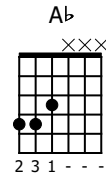

# Accompaniment example

Created for m3guitar.com

Moderate ♩ = 140

M3-6

TAB 4/4

1 5 4 5 4 5 | 4 4 3 4 | 5 4 5 4 | 3 4 4

E-Bass5

TAB 4/4