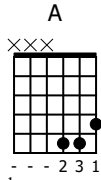

# Accompaniment example

Created for m3guitar.com

Moderate ♩ = 140

M3-6

TAB 4/4

1 5 4 5 4 5 | 4 4 3 4 | 5 4 5 4 | 3 4 4

E-Bass5

TAB 4/4