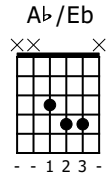

# Accompaniment example

Created for m3guitar.com

Moderate ♩ = 140

M3-6

TAB 4/4

1 5 4 5 4 5 | 4 4 3 4 | 5 4 5 4 | 3 4 4

E-Bass5

TAB 4/4