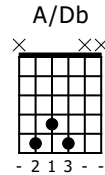

# Accompaniment example

Created for m3guitar.com

Moderate ♩ = 140

M3-6

TAB 4/4

1 5 4 5 4 5 | 4 4 3 4 | 5 4 5 4 | 3 4 4

E-Bass5

TAB 4/4