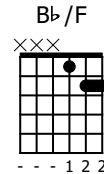

# Accompaniment example

Created for m3guitar.com

Moderate ♩ = 140

M3-6

4/4

1

2 1 2

2 1