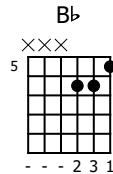

# Accompaniment example

Created for m3guitar.com

Moderate ♩ = 140

M3-6

4/4

1

2 1 2

2 1