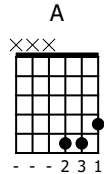

# Accompaniment example

Created for m3guitar.com

Moderate ♩ = 140

M3-6

4/4

1

2 1 2

2 1