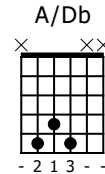

# Accompaniment example

Created for m3guitar.com

Moderate ♩ = 140

M3-6

4/4

1

2 1 2

2 1