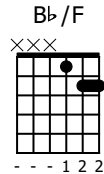

# Accompaniment example

Created for m3guitar.com

Moderate ♩ = 140

M3-6

4/4

1

2 1 2

2 1