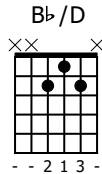

# Accompaniment example

Created for m3guitar.com

Moderate ♩ = 140

M3-6

4/4

1

2 1 2

2 1