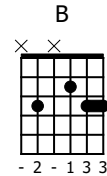

Accompaniment example

Created for m3guitar.com

Moderate ♩ = 140

M3-6

M3-6 guitar accompaniment notation. It consists of two systems of staves. The first system has three staves labeled T, A, and B. The second system has three staves labeled T, A, and B. The notation shows the fret numbers for each string in each measure, with arrows indicating the starting fret for the first string in each measure. The first system is for a 4/4 time signature and the second system is for a 4/4 time signature.

Measure	Chord	T (M3-6)	A (M3-6)	B (M3-6)	T (E-Bass5)	A (E-Bass5)	B (E-Bass5)
1	C	4	4	4	1	3	4
2	B/Gb	6	7	7	1	2	4
3	C/G	7	8	8	6	5	4
4	B	3	3	2	1	2	4

E-Bass5