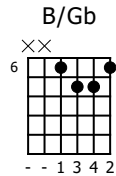

Accompaniment example

Created for m3guitar.com

Moderate ♩ = 140

M3-6

M3-6 guitar accompaniment notation. It consists of two systems of staves. The first system has three staves labeled T, A, and B. The second system has three staves labeled T, A, and B. The notation shows the fret numbers for each string in each measure, with arrows indicating the starting fret for the first string in each measure. The first system is for a 4/4 time signature and the second system is for a 4/4 time signature.

Measure	Chord	T (M3-6)	A (M3-6)	B (M3-6)	T (E-Bass5)	A (E-Bass5)	B (E-Bass5)
1	C	4	4	4	1	3	4
2	B/Gb	6	7	7	1	2	4
3	C/G	7	8	8	6	5	4
4	B	3	3	2	1	2	4

E-Bass5