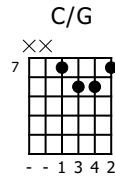

Accompaniment example

Created for m3guitar.com

Moderate ♩ = 140

M3-6

M3-6 guitar accompaniment notation. It consists of two systems of staves. The first system has three staves labeled T, A, and B. The second system has three staves labeled T, A, and B. The notation shows the fret numbers for each string in each measure, with arrows indicating the starting fret for the first string in each measure. The first system is for a 4/4 time signature and the second system is for a 4/4 time signature.

Measure	Chord	T (M3-6)	A (M3-6)	B (M3-6)	T (E-Bass5)	A (E-Bass5)	B (E-Bass5)
1	C	4	4	4	1	3	4
2	B/Gb	6	7	7	1	2	4
3	C/G	7	8	8	6	5	4
4	B	3	3	2	1	2	4

E-Bass5