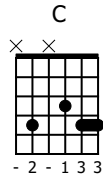

Accompaniment example

Created for m3guitar.com

Moderate ♩ = 140

M3-6

M3-6 guitar accompaniment notation. It consists of two systems of staves. The first system has three staves labeled T, A, and B. The second system has three staves labeled T, A, and B. The notation shows the fret numbers for each string in each measure, with arrows indicating the starting fret for the first string in each measure. The first system is for a 4/4 time signature and the second system is for a 4/4 time signature.

Measure	Chord	T (M3-6)	A (M3-6)	B (M3-6)	T (E-Bass5)	A (E-Bass5)	B (E-Bass5)
1	C	4	4	4	1	3	4
2	B/Gb	6	7	7	1	2	4
3	C/G	7	8	8	6	5	4
4	B	3	3	2	1	2	4

E-Bass5