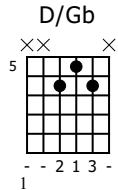

Accompaniment example

Created for m3guitar.com

Moderate ♩ = 140

M3-6

TAB 4/4

M3-6 guitar tab for the first four measures. Measure 1: 6, 6, 5, 6. Measure 2: 5, 4, 5. Measure 3: 5, 6, 6, 5. Measure 4: 4, 5, 5.

E-Bass5

TAB 4/4

E-Bass5 guitar tab for the first four measures. Measure 1: 1. Measure 2: 1. Measure 3: 6. Measure 4: 6.