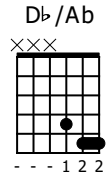

Accompaniment example

Created for m3guitar.com

Moderate ♩ = 140

M3-6

TAB 4/4

M3-6 guitar tab for the first four measures. Measure 1: 6, 6, 5, 6. Measure 2: 5, 4, 5. Measure 3: 5, 6, 6, 5. Measure 4: 4, 5, 5.

E-Bass5

TAB 4/4

E-Bass5 guitar tab for the first four measures. Measure 1: 1. Measure 2: 1. Measure 3: 6. Measure 4: 6.