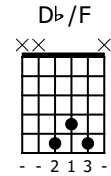

Accompaniment example

Created for m3guitar.com

Moderate ♩ = 140

M3-6

TAB 4/4

M3-6 guitar tab for the first four measures. Measure 1: 6, 6, 5, 6. Measure 2: 5, 4, 5. Measure 3: 5, 6, 6, 5. Measure 4: 4, 5, 5.

E-Bass5

TAB 4/4

E-Bass5 guitar tab for the first four measures. Measure 1: 1. Measure 2: 1. Measure 3: 6. Measure 4: 6.