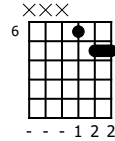

Accompaniment example

Created for m3guitar.com

Moderate ♩ = 140

Notice upstrokes
E♭/G

D/A

E♭/B♭

D

M3-6

T	4	7	5	6	6	6	6	10	9
A	4	7	5	6	6	6	6	10	10
B	4	7	5	6	6	6	6	10	10
	1		3			3		1	

E-Bass5

T	4								
A	4								
B	4	4	2	3				3	