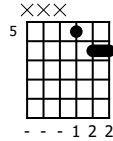

Accompaniment example

Created for m3guitar.com

Moderate ♩ = 140

Notice upstrokes
E♭/G

D/A

E♭/B♭

D

M3-6

T	4	7	5	6	6	6	6	10	9
A	4	7	5	6	6	6	6	10	10
B	4	7	5	6	6	6	6	10	10
	1		3			3		1	

E-Bass5

T	4								
A	4								
B	4	4	2	3				3	