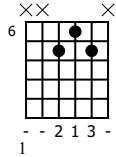

Accompaniment example

Created for m3guitar.com

Moderate ♩ = 140

Notice upstrokes
E♭/G

D/A

E♭/B♭

D

M3-6

T	4	7	5	6	6	6	6	10	9
A	4	7	5	6	6	6	6	10	10
B	4	7	5	6	6	6	6	10	10
	1		3			3		1	

E-Bass5

T	4								
A	4								
B	4	4	2	3				3	