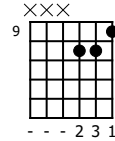

Accompaniment example

Created for m3guitar.com

Moderate ♩ = 140

Notice upstrokes
E♭/G

D/A

E♭/B♭

D

M3-6

T	4	7	5	6	6	6	6	10	9
A	4	7	5	6	6	6	6	10	10
B	4	7	5	6	6	6	6	10	10
	1		3			3		1	

E-Bass5

T	4								
A	4								
B	4	4	2	3				3	