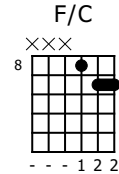

Accompaniment example

Created for m3guitar.com

Moderate ♩ = 140

M3-6

4/4

1 1 1 1 4 5 5 6 6 5 8 9 9

E-Bass5

4/4

1 1 5 5 2 1 4 3

A guitar tablature for the M3-6 and E-Bass5 systems. The M3-6 system has four measures. The first measure has notes 1, 2, 2, 1 on the 2nd string and 1 on the 3rd string. The second measure has notes 4, 5 on the 2nd string and 1 on the 3rd string. The third measure has notes 5, 6, 6, 5 on the 2nd string and 5 on the 3rd string. The fourth measure has notes 8, 9 on the 2nd string and 9 on the 3rd string. The E-Bass5 system has four measures. The first measure has note 2 on the 2nd string. The second measure has note 1 on the 2nd string. The third measure has note 4 on the 2nd string. The fourth measure has note 3 on the 2nd string.