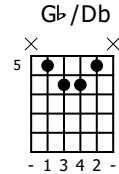

Accompaniment example

Created for m3guitar.com

Moderate ♩ = 140

M3-6

4/4

1 1 1 1 4 5 5 6 6 5 8 9 9

E-Bass5

4/4

1 1 5 5 2 1 4 3

A guitar tablature for the M3-6 and E-Bass5 systems. The M3-6 system has four measures. The first measure has notes 1, 2, 2, 1 on the 2nd string and 1 on the 3rd string. The second measure has notes 4, 5 on the 2nd string and 1 on the 3rd string. The third measure has notes 5, 6, 6, 5 on the 2nd string and 5 on the 3rd string. The fourth measure has notes 8, 9 on the 2nd string and 9 on the 3rd string. The E-Bass5 system has four measures. The first measure has note 2 on the 2nd string. The second measure has note 1 on the 2nd string. The third measure has note 4 on the 2nd string. The fourth measure has note 3 on the 2nd string.