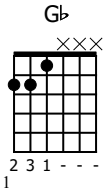

Accompaniment example

Created for m3guitar.com

Moderate ♩ = 140

M3-6

4/4

1 1 1 1 4 5 5 6 6 5 8 9 9

E-Bass5

4/4

1 1 5 5 2 1 4 3

A guitar tablature for the M3-6 and E-Bass5 systems. The M3-6 system has four measures. The first measure has notes 1, 2, 2, 1 on the 2nd string and 1 on the 3rd string. The second measure has notes 4, 5 on the 2nd string and 1 on the 3rd string. The third measure has notes 5, 6, 6, 5 on the 2nd string and 5 on the 3rd string. The fourth measure has notes 8, 9 on the 2nd string and 9 on the 3rd string. The E-Bass5 system has four measures. The first measure has note 2 on the 2nd string. The second measure has note 1 on the 2nd string. The third measure has note 4 on the 2nd string. The fourth measure has note 3 on the 2nd string.