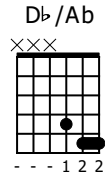

Accompaniment example

Created for m3guitar.com

Moderate ♩ = 140

M3-6

E-Bass5