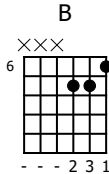

Accompaniment example

Created for m3guitar.com

Moderate ♩ = 140

M3-6

E-Bass5