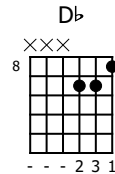

Accompaniment example

Created for m3guitar.com

Moderate ♩ = 140

M3-6

E-Bass5