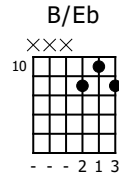

Accompaniment example

Created for m3guitar.com

Moderate ♩ = 140

M3-6

E-Bass5