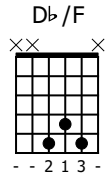

Accompaniment example

Created for m3guitar.com

Moderate ♩ = 140

M3-6

E-Bass5