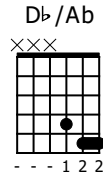

Accompaniment example

Created for m3guitar.com

Moderate ♩ = 140

M3-6

E-Bass5