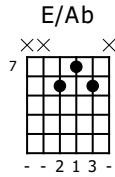

# Accompaniment example

Created for m3guitar.com

Moderate ♩ = 110

M3-6

E-Bass5

M3-6

E-Bass5