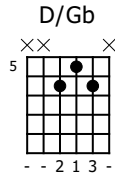

# Accompaniment example

Created for m3guitar.com

Moderate ♩ = 110

M3-6

E-Bass5

M3-6

E-Bass5