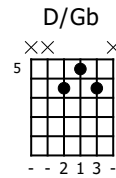

# Accompaniment example

Created for m3guitar.com

Moderate ♩ = 110

M3-6

E-Bass5

M3-6

E-Bass5