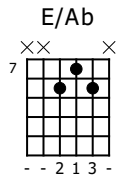

# Accompaniment example

Created for m3guitar.com

Moderate ♩ = 110

M3-6

E-Bass5

M3-6

E-Bass5