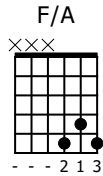

# Accompaniment example

Created for m3guitar.com

Moderate ♩ = 140

M3-6	T	1	2	3	5	4	3	7	6	9	8
	A	4	3	5	4	6	5	7	6	9	8
E-Bass5	T	1	3	3	5						
	A	4	3	3	5						
B	4	3	5	2	3						