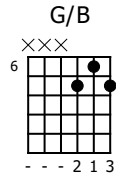

# Accompaniment example

Created for m3guitar.com

Moderate ♩ = 140

M3-6	T	1	2	3	5	4	3	7	6	9	8
	A	4	3	5	4	6	5	7	6	9	8
E-Bass5	T	1	3	3	5						
	A	4	3	3	5						
B	4	3	5	2	3						