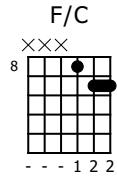

# Accompaniment example

Created for m3guitar.com

Moderate ♩ = 140

M3-6	T	1	2	3	5	4	3	7	6	9	8
	A	4	3	5	4	6	5	7	6	9	8
E-Bass5	T	1	3	3	5						
	A	4	3	3	5						
B	4	3	5	2	3						