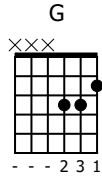

# Accompaniment example

Created for m3guitar.com

Moderate ♩ = 140

M3-6	T	1	2	3	5	4	3	7	6	9	8
	A	4	3	5	4	6	5	7	6	9	8
E-Bass5	T	1	3	3	5						
	A	4	3	3	5						
B	4	3	5	2	3						