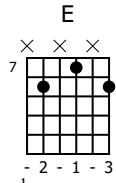

Accompaniment example

Created for m3guitar.com

Moderate ♩ = 110

M3-6

4/4

8-8 7-7 7-7 8 2-2 1-1 4-4 3-3 4-4 6-5 5-6 6-6

1 1 3 3

E-Bass5