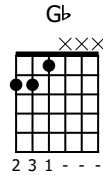

Accompaniment example

Created for m3guitar.com

Moderate ♩ = 110

M3-6

4/4

8-8 7-7 7-7 8 2-2 1-1 4-4 3-3 4-4 6-5 5-6 6-6

1 1 3 3

E-Bass5