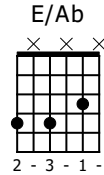

Accompaniment example

Created for m3guitar.com

Moderate ♩ = 110

M3-6

4/4

8-8 7-7 7-7 8 2-2 1-1 4-4 3-3 4-4 6-5 5-6 6-6

1 1 3 3

E-Bass5