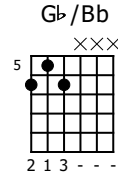

Accompaniment example

Created for m3guitar.com

Moderate ♩ = 110

M3-6

4/4

8-8 7-7 7-7 8 2-2 1-1 4-4 3-3 4-4 6-5 5-6 6-6

1 1 3 3

E-Bass5