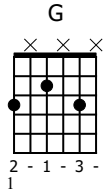

Accompaniment example

Created for m3guitar.com

Moderate ♩ = 140

M3-6

4/4

1 3 2 3 1

5 4 6 7 8 9

1 1 6 6 6

E-Bass5

4/4

3 5 2 5 2

1.