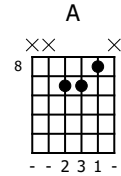

Accompaniment example

Created for m3guitar.com

Moderate ♩ = 140

M3-6

4/4

1 3 2 3 1

5 4 6 7 8 9

1 1 6 6 6

E-Bass5

4/4

3 5 2 5 2

1.