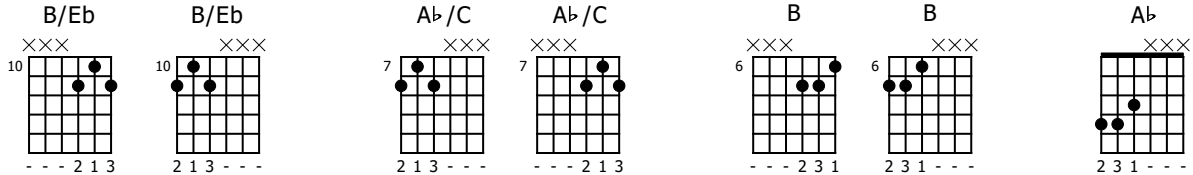

Accompaniment example

Created for m3guitar.com

Moderate $\text{♩} = 130$

M3-6

Musical notation for the M3-6 guitar part, showing fret numbers and string numbers for the Treble (T), Acoustic (A), and Bass (B) strings. The notation is organized into measures corresponding to the chords above.

Measure	Chord	T	A	B
1	B/Eb	11	10	11
2	B/Eb	11	10	11
3	Ab/C	8	7	8
4	Ab/C	8	7	8
5	B	6	7	7
6	B	6	7	7
7	Ab	3	4	4

E-Bass5

Musical notation for the E-Bass5 guitar part, showing fret numbers and string numbers for the Treble (T), Acoustic (A), and Bass (B) strings.

Measure	Chord	T	A	B
1	B/Eb	1	2	4
2	B/Eb	1	2	4
3	Ab/C	1	4	4
4	Ab/C	5	4	4
5	B	1	2	4
6	B	1	2	4
7	Ab	1	4	4