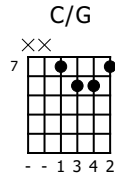

Accompaniment example

Created for m3guitar.com

Moderate ♩ = 140

M3-6

M3-6 guitar staff with four measures. Measure 1: E♭ chord, fret 6, finger 1. Measure 2: C/G chord, fret 7, finger 1. Measure 3: E♭/B♭ chord, fret 10, finger 1. Measure 4: C/E chord, fret 11, finger 1.

E-Bass5

E-Bass5 guitar staff with four measures. Measure 1: fret 4, finger 1. Measure 2: fret 3, finger 5. Measure 3: fret 1, finger 5. Measure 4: fret 3, finger 1.