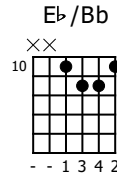

Accompaniment example

Created for m3guitar.com

Moderate ♩ = 140

M3-6

M3-6 guitar staff with four measures. Measure 1: E♭ chord, fret 6, finger 1. Measure 2: C/G chord, fret 7, finger 1. Measure 3: E♭/B♭ chord, fret 10, finger 1. Measure 4: C/E chord, fret 11, finger 1.

E-Bass5

E-Bass5 guitar staff with four measures. Measure 1: fret 4, finger 1. Measure 2: fret 3, finger 5. Measure 3: fret 1, finger 5. Measure 4: fret 3, finger 1.