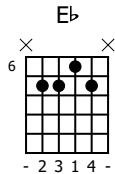

Accompaniment example

Created for m3guitar.com

Moderate ♩ = 140

M3-6

M3-6 guitar staff with four measures. Measure 1: E♭ chord, fret 6, finger 1. Measure 2: C/G chord, fret 7, finger 1. Measure 3: E♭/B♭ chord, fret 10, finger 1. Measure 4: C/E chord, fret 11, finger 1.

E-Bass5

E-Bass5 guitar staff with four measures. Measure 1: fret 4, finger 1. Measure 2: fret 3, finger 5. Measure 3: fret 1, finger 5. Measure 4: fret 3, finger 1.