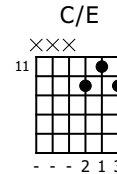

Accompaniment example

Created for m3guitar.com

Moderate ♩ = 140

M3-6

M3-6 guitar staff with four measures. Measure 1: E♭ chord, fret 6, finger 1. Measure 2: C/G chord, fret 7, finger 1. Measure 3: E♭/B♭ chord, fret 10, finger 1. Measure 4: C/E chord, fret 11, finger 1.

E-Bass5

E-Bass5 guitar staff with four measures. Measure 1: fret 4, finger 1. Measure 2: fret 3, finger 5. Measure 3: fret 1, finger 5. Measure 4: fret 3, finger 1.