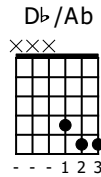

Accompaniment example

Created for m3guitar.com

Moderate ♩ = 140

M3-6

4/4

1 8 8 5 5 5 4 3 4 5 4 5

E-Bass5

4/4