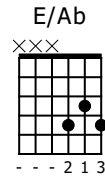

Accompaniment example

Created for m3guitar.com

Moderate ♩ = 140

M3-6

4/4

1 8 8 5 5 5 4 3 4 5 4 5

E-Bass5

4/4