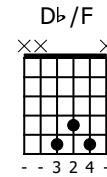

Accompaniment example

Created for m3guitar.com

Moderate ♩ = 140

M3-6

4/4

1 8 8 5 5 5 4 3 4 5 4 5

E-Bass5

4/4