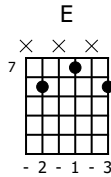

Accompaniment example

Created for m3guitar.com

Moderate ♩ = 140

M3-6

4/4

1 8 8 5 5 5 4 3 4 5 4 5

E-Bass5

4/4