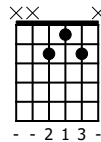

Accompaniment example

Created for m3guitar.com

Moderate ♩ = 140

B \flat /F

D \flat /F

B \flat /D

D \flat /A \flat

M3-6