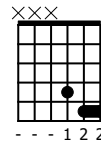

Accompaniment example

Created for m3guitar.com

Moderate ♩ = 140

B \flat /F

D \flat /F

B \flat /D

D \flat /A \flat

M3-6