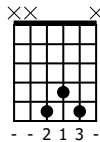

Accompaniment example

Created for m3guitar.com

Moderate ♩ = 140

B \flat /F

D \flat /F

B \flat /D

D \flat /A \flat

M3-6