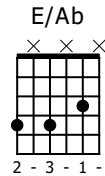

Accompaniment example

Created for m3guitar.com

Moderate ♩ = 140

M3-6

TAB 4/4

1 3 4 3 3 3 2 3 4 3 2 3

E-Bass5

TAB 4/4