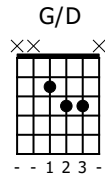

Accompaniment example

Created for m3guitar.com

Moderate ♩ = 140

M3-6

TAB 4/4

1 3 4 3 3 3 2 3 4 3 2 3

E-Bass5

TAB 4/4