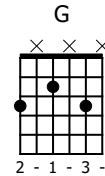

Accompaniment example

Created for m3guitar.com

Moderate ♩ = 140

M3-6

TAB 4/4

1 3 4 3 3 3 2 3 4 3 2 3

E-Bass5

TAB 4/4