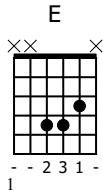

Accompaniment example

Created for m3guitar.com

Moderate ♩ = 140

M3-6

TAB 4/4

1 3 4 3 3 3 2 3 4 3 2 3

E-Bass5

TAB 4/4