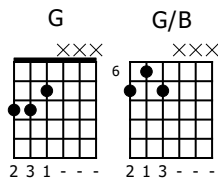

Accompaniment example

Created for m3guitar.com

Moderate ♩ = 140

M3-6

E-Bass5