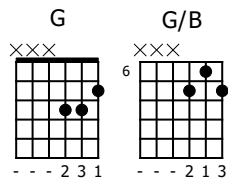

Accompaniment example

Created for m3guitar.com

Moderate ♩ = 140

M3-6

E-Bass5