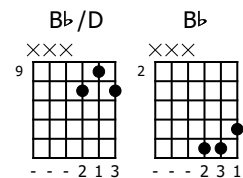

Accompaniment example

Created for m3guitar.com

Moderate ♩ = 140

M3-6

E-Bass5