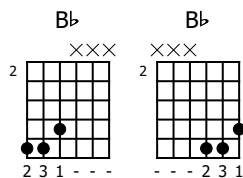

Accompaniment example

Created for m3guitar.com

Moderate ♩ = 140

M3-6

E-Bass5