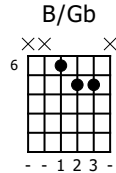

Accompaniment example

Created for m3guitar.com

Moderate ♩ = 140

M3-6

1 7 8 7 8 7 6

1 7 8 7 8 7 6

E-Bass5

1 1 6 6 1

4 2 1 4 2

Detailed description: A musical score for guitar accompaniment. The top system is for the M3-6 guitar, showing a 4/4 time signature and a sequence of chords: Ab, B/Gb, Ab/C, and B. The bottom system is for the E-Bass5 guitar, showing a 4/4 time signature and a sequence of notes: 1, 1, 6, 6, 1, 4, 2, 1, 4, 2. The notation includes fret numbers and a 4/4 time signature for both parts.