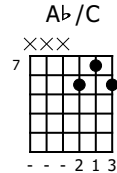

Accompaniment example

Created for m3guitar.com

Moderate ♩ = 140

M3-6

1 7 8 7 8 7 6

1 7 8 7 8 7 6

E-Bass5

1 1 6 6 1

4 2 1 4 2

Detailed description: A musical score for guitar accompaniment. The top system is for the M3-6 guitar, showing a 4/4 time signature and a sequence of chords: Ab, B/Gb, Ab/C, and B. The bottom system is for the E-Bass5 guitar, showing a 4/4 time signature and a sequence of notes: 1, 1, 6, 6, 1, 4, 2, 1, 4, 2. The notation includes fret numbers and a 4/4 time signature for both parts.