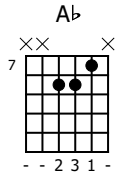

Accompaniment example

Created for m3guitar.com

Moderate ♩ = 140

M3-6

1 7 8 7 8 7 6

1 7 8 7 8 7 6

E-Bass5

1 1 6 6 1

4 2 1 4 2

Detailed description: A musical score for guitar accompaniment. The top system is for the M3-6 guitar, showing a 4/4 time signature and a sequence of chords: Ab, B/Gb, Ab/C, and B. The bottom system is for the E-Bass5 guitar, showing a 4/4 time signature and a sequence of notes: 1, 1, 6, 6, 1, 4, 2, 1, 4, 2. The notation includes fret numbers and a 4/4 time signature for both parts.