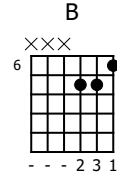

Accompaniment example

Created for m3guitar.com

Moderate ♩ = 140

M3-6

1 7 8 7 8 7 6

1 7 8 7 8 7 6

E-Bass5

1 1 6 6 1

4 2 1 4 2

Detailed description: A musical score for guitar accompaniment. The top system is for the M3-6 guitar, showing a 4/4 time signature and a sequence of chords: Ab, B/Gb, Ab/C, and B. The bottom system is for the E-Bass5 guitar, showing a 4/4 time signature and a sequence of notes: 1, 1, 6, 6, 1, 4, 2, 1, 4, 2. The notation includes fret numbers and a 4/4 time signature for both parts.