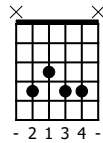

Accompaniment example

Created for m3guitar.com

Moderate ♩ = 110

C/E

A^b/E^b

M3-6

E-Bass5

C

A^b/C

M3-6

E-Bass5