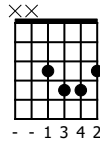

Accompaniment example

Created for m3guitar.com

Moderate ♩ = 110

C/E

A^b/E^b

M3-6

E-Bass5

C