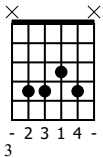

Accompaniment example

Created for m3guitar.com

Moderate ♩ = 110

C/E

A^b/E^b

M3-6

E-Bass5

C