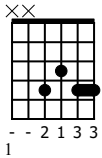

Accompaniment example

Created for m3guitar.com

Moderate ♩ = 110

C/E

A^b/E^b

M3-6

E-Bass5

C