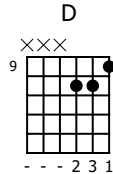

Accompaniment example

Created for m3guitar.com

Moderate ♩ = 140

M3-6

T 4/4

A 4/4

B 4/4

1