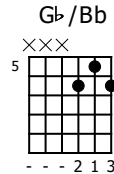

Accompaniment example

Created for m3guitar.com

Moderate ♩ = 140

M3-6

T 4/4

A 4/4

B 4/4

1