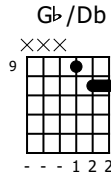

Accompaniment example

Created for m3guitar.com

Moderate ♩ = 140

M3-6

T 4/4

A 4/4

B 4/4

1