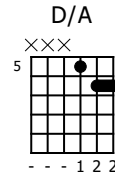

Accompaniment example

Created for m3guitar.com

Moderate ♩ = 140

M3-6

T 4/4

A 4/4

B 4/4

1