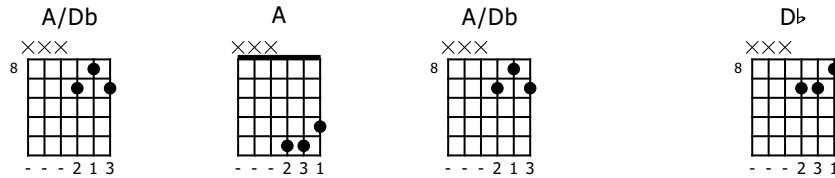

# Accompaniment example

Created for m3guitar.com

Moderate ♩ = 120

M3-6

T	4				
A	4				
B	4				

1

E-Bass5

T	4				
A	4				
B	4	5			

1

4

M3-6

T	3				
A	3				
B	3				

3

E-Bass5

T	6				
A	6				
B	6	2			

6