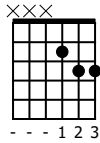

Accompaniment example

Created for m3guitar.com

Moderate ♩ = 120

B/Gb

E♭/G

M3-6

TAB 4/4

1 3 3 2 3 3 (3) 2 3

E-Bass5

TAB 4/4

1 2 4

B

E♭/B♭

M3-6

TAB 4/4

3 3 2 2 3 3 (3) 3 2