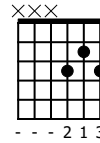

Accompaniment example

Created for m3guitar.com

Moderate ♩ = 120

B/Gb

E♭/G

M3-6

TAB 4/4

1 3 3 2 3 3 (3) 2 3

E-Bass5

TAB 4/4

1 2 4

B

E♭/B♭

M3-6

TAB 4/4

3 3 2 2 3 3 (3) 3 2