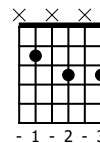

Accompaniment example

Created for m3guitar.com

Moderate ♩ = 120

B/Gb

E♭/G

M3-6

TAB 4/4

1 3 3 2 3 3 (3) 2 3

E-Bass5

TAB 4/4

1 2 4

B

E♭/B♭

M3-6

TAB 4/4

3 3 2 2 3 3 (3) 3 2