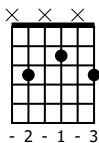

Accompaniment example

Created for m3guitar.com

Moderate ♩ = 120

B/Gb

E♭/G

M3-6

TAB 4/4

1 3 3 2 3 3 (3) 2 3

E-Bass5

TAB 4/4

1 2 4

B

E♭/B♭

M3-6

TAB 4/4

3 3 2 2 3 3 (3) 3 2