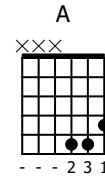

Accompaniment example

Created for m3guitar.com

Moderate ♩ = 140

M3-6

4/4

1 6 5 6 5 6 5 4

1 3 6 1

E-Bass5