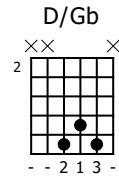

Accompaniment example

Created for m3guitar.com

Moderate ♩ = 140

M3-6

4/4

1 6 5 6 5 6 5 4

1 3 6 1

E-Bass5