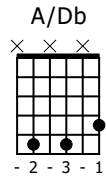

Accompaniment example

Created for m3guitar.com

Moderate ♩ = 140

M3-6

4/4

1 6 5 6 5 6 5 4

1 3 6 1

E-Bass5