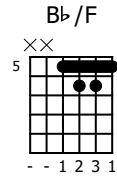

# Accompaniment example

Created for m3guitar.com

Moderate ♩ = 110

M3-6

Musical notation for the M3-6 system. It consists of two staves: a top staff for the guitar (T, A, B) and a bottom staff for the bass (T, A, B). The time signature is 4/4. The guitar part features a sequence of chords: Eb (fret 1) and Bb/F (fret 5). The bass part plays a simple bass line: 4 for the Eb chord and 1 for the Bb/F chord.

M3-6

Musical notation for the M3-6 system. It consists of two staves: a top staff for the guitar (T, A, B) and a bottom staff for the bass (T, A, B). The time signature is 4/4. The guitar part features a sequence of chords: Eb (fret 3) and Bb/F (fret 5). The bass part plays a simple bass line: 3 for the Eb chord and 1 for the Bb/F chord.