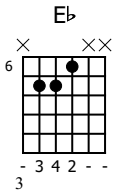

# Accompaniment example

Created for m3guitar.com

Moderate ♩ = 110

M3-6

Musical notation for the M3-6 system. It consists of two staves: a top staff for the guitar (T, A, B) and a bottom staff for the bass (T, A, B). The time signature is 4/4. The guitar part features a sequence of chords: Eb (fret 1) and Bb/F (fret 5). The bass part plays a simple bass line: 4 for the Eb chord and 1 for the Bb/F chord.

M3-6

Musical notation for the M3-6 system. It consists of two staves: a top staff for the guitar (T, A, B) and a bottom staff for the bass (T, A, B). The time signature is 4/4. The guitar part features a sequence of chords: Eb (fret 3) and Bb/F (fret 5). The bass part plays a simple bass line: 3 for the Eb chord and 1 for the Bb/F chord.