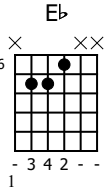

# Accompaniment example

Created for m3guitar.com

Moderate ♩ = 110

M3-6

Musical notation for the M3-6 system. It consists of two staves: a top staff for the guitar (T, A, B) and a bottom staff for the bass (T, A, B). The time signature is 4/4. The guitar part features a sequence of chords: Eb (fret 1) and Bb/F (fret 5). The bass part plays a simple bass line: 4 for the Eb chord and 1 for the Bb/F chord.

M3-6

Musical notation for the M3-6 system. It consists of two staves: a top staff for the guitar (T, A, B) and a bottom staff for the bass (T, A, B). The time signature is 4/4. The guitar part features a sequence of chords: Eb (fret 3) and Bb/F (fret 5). The bass part plays a simple bass line: 3 for the Eb chord and 1 for the Bb/F chord.