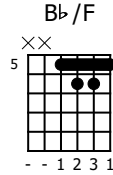

# Accompaniment example

Created for m3guitar.com

Moderate ♩ = 110

M3-6

Musical notation for the M3-6 system. It consists of two staves: a top staff for the guitar (T, A, B) and a bottom staff for the bass (T, A, B). The time signature is 4/4. The guitar part features a sequence of chords: Eb (fret 1) and Bb/F (fret 5). The bass part plays a simple bass line: 4 for the Eb chord and 1 for the Bb/F chord.

M3-6

Musical notation for the M3-6 system. It consists of two staves: a top staff for the guitar (T, A, B) and a bottom staff for the bass (T, A, B). The time signature is 4/4. The guitar part features a sequence of chords: Eb (fret 3) and Bb/F (fret 5). The bass part plays a simple bass line: 3 for the Eb chord and 1 for the Bb/F chord.