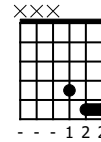

Accompaniment example

Created for m3guitar.com

Moderate ♩ = 100

G♭/Bb

G♭/Bb

D♭/Ab

D♭/Ab

M3-6