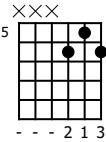

Accompaniment example

Created for m3guitar.com

Moderate ♩ = 100

G♭/Bb

G♭/Bb

D♭/Ab

D♭/Ab

M3-6