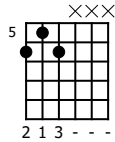

Accompaniment example

Created for m3guitar.com

Moderate ♩ = 100

G♭/Bb

G♭/Bb

D♭/Ab

D♭/Ab

M3-6