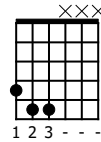

Accompaniment example

Created for m3guitar.com

Moderate ♩ = 100

G♭/Bb

G♭/Bb

D♭/Ab

D♭/Ab

M3-6