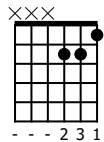

M3-6

4/4

E-Bass5

4/4

1 3 1 3

G♭