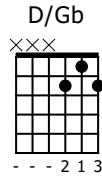

Accompaniment example

Created for m3guitar.com

Moderate ♩ = 140

M3-6

M3-6 TAB 4/4

1	0	1	1	1	2	1	2	1	0	5	9	5	5	6	6
---	---	---	---	---	---	---	---	---	---	---	---	---	---	---	---

E-Bass5

E-Bass5 TAB 4/4