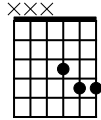

Accompaniment example

Created for m3guitar.com

Moderate ♩ = 140

C/G

1 2 3

F/A

3 2 4

C/G

1 2 3

F/C

1 2 3

M3-6

4/4

3 4 4 (4) 5 4 4 (4) 4 3 (3) 5 5 4

1

1