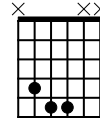

Accompaniment example

Created for m3guitar.com

Moderate ♩ = 140

C/G

1 2 3

F/A

3 2 4

C/G

1 2 3

F/C

1 2 3

M3-6

4/4

3 4 4 (4) 5 4 4 (4) 4 3 (3) 5 5 4

1

1