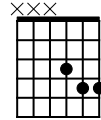

Accompaniment example

Created for m3guitar.com

Moderate ♩ = 140

C/G

1 2 3

F/A

3 2 4

C/G

1 2 3

F/C

1 2 3

M3-6

4/4

3 4 4 (4) 5 4 4 (4) 4 3 (3) 5 5 4

1

1