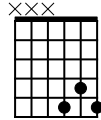

Accompaniment example

Created for m3guitar.com

Moderate ♩ = 140

C/G

1 2 3

F/A

3 2 4

C/G

1 2 3

F/C

1 2 3

M3-6

4/4

3 4 4 (4) 5 4 4 (4) 4 3 (3) 5 5 4

1

1