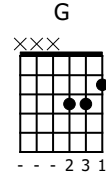

# Accompaniment example

Created for m3guitar.com

Moderate ♩ = 140

M3-6

1 4/4 5 6 6 7 7 2 1 2 3

E-Bass5

1 4/4 5 1 6 6