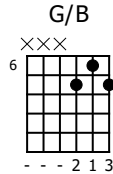

# Accompaniment example

Created for m3guitar.com

Moderate ♩ = 140

M3-6

1 4/4 5 6 6 7 7 2 1 2 3

E-Bass5

1 4/4 5 1 6 6