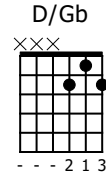

# Accompaniment example

Created for m3guitar.com

Moderate ♩ = 140

M3-6

1 4/4 5 6 6 7 7 2 1 2 3

E-Bass5

1 4/4 5 1 6 6