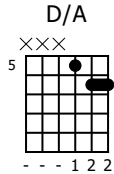

# Accompaniment example

Created for m3guitar.com

Moderate ♩ = 140

M3-6

1 4/4 5 6 6 7 7 2 1 2 3

E-Bass5

1 4/4 5 1 6 6