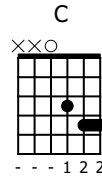

Accompaniment example

Created for m3guitar.com

Moderate ♩ = 110

M3-6

M3-6 guitar accompaniment notation. Treble clef, 4/4 time signature. Chords: G, C, G, C, G. Fingering: 1 3 3 2 | 3 3 2 4 | (4) 3 4 | 0 3 4. Bass clef: 3 | 2 | 3.

E-Bass5

E-Bass5 guitar accompaniment notation. Bass clef, 4/4 time signature. Fingering: 3 | 2 | 3.

M3-6

M3-6 guitar accompaniment notation. Treble clef, 4/4 time signature. Chords: G/B, C, G/B, C. Fingering: 7 6 7 | 7 6 7 | 7 (7) 8 8 | 0 8 8. Bass clef: 3 | 0 | 1.

E-Bass5

E-Bass5 guitar accompaniment notation. Bass clef, 4/4 time signature. Fingering: 3 | 0 | 1.