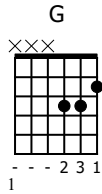

Accompaniment example

Created for m3guitar.com

Moderate ♩ = 110

M3-6

M3-6 guitar accompaniment notation. Treble clef, 4/4 time signature. Chords: G, C, G, C, G. Fingering: 1 3 3 2 | 3 3 2 4 | (4) 3 4 | 0 3 4. Bass clef: 3 | 2 | 3.

E-Bass5

E-Bass5 guitar accompaniment notation. Bass clef, 4/4 time signature. Fingering: 3 | 2 | 3.

M3-6

M3-6 guitar accompaniment notation. Treble clef, 4/4 time signature. Chords: G/B, C, G/B, C. Fingering: 7 6 7 | 7 6 7 | 7 (7) 8 8 | 0 8 8. Bass clef: 3 | 0 | 1.

E-Bass5

E-Bass5 guitar accompaniment notation. Bass clef, 4/4 time signature. Fingering: 3 | 0 | 1.