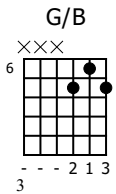

Accompaniment example

Created for m3guitar.com

Moderate ♩ = 110

M3-6

M3-6 guitar accompaniment notation. Treble clef, 4/4 time signature. Chords: G, C, G, C, G. Fingering: 1 3 3 2 | 3 3 2 4 | (4) 3 4 | 0 3 4. Bass clef: 3 | 2 | 3.

E-Bass5

E-Bass5 guitar accompaniment notation. Bass clef, 4/4 time signature. Fingering: 3 | 2 | 3.

M3-6

M3-6 guitar accompaniment notation. Treble clef, 4/4 time signature. Chords: G/B, C, G/B, C. Fingering: 7 6 7 | 7 6 7 | 7 (7) 8 8 | 0 8 8. Bass clef: 3 | 0 | 1.

E-Bass5

E-Bass5 guitar accompaniment notation. Bass clef, 4/4 time signature. Fingering: 3 | 0 | 1.