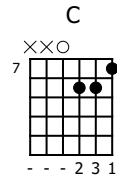

Accompaniment example

Created for m3guitar.com

Moderate ♩ = 110

M3-6

M3-6 guitar accompaniment notation. Treble clef, 4/4 time signature. Chords: G, C, G, C, G. Fingering: 1 3 3 2 | 3 3 2 4 | (4) 3 4 | 0 3 4. Bass clef: 3 | 2 | 3.

E-Bass5

E-Bass5 guitar accompaniment notation. Bass clef, 4/4 time signature. Fingering: 3 | 2 | 3.

M3-6

M3-6 guitar accompaniment notation. Treble clef, 4/4 time signature. Chords: G/B, C, G/B, C. Fingering: 7 6 7 | 7 6 7 | 7 (7) 8 8 | 0 8 8. Bass clef: 3 | 0 | 1.

E-Bass5

E-Bass5 guitar accompaniment notation. Bass clef, 4/4 time signature. Fingering: 3 | 0 | 1.