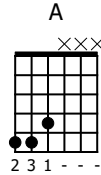

Accompaniment example

Created for m3guitar.com

Moderate ♩ = 140

M3-6

1 4 5
6 7
4 5
7 6

E-Bass5

1 5
6 2
4 5
4