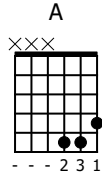

Accompaniment example

Created for m3guitar.com

Moderate ♩ = 140

M3-6

1 4 5
6 7
4 5
7 6

E-Bass5

1 5
6 2
4 5
4