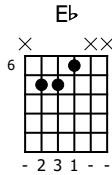

Accompaniment example

Created for m3guitar.com

Moderate ♩ = 140

M3-6

1 4 5
6 7
4 5
7 6

E-Bass5

1 5
6 2
4 5
4