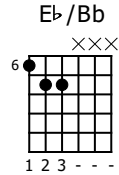

Accompaniment example

Created for m3guitar.com

Moderate ♩ = 140

M3-6

1 4 5
6 7
4 5
7 6

E-Bass5

1 5
6 2
4 5
4