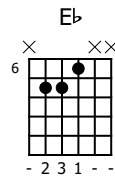

M3-6

TAB 4/4

5 4 0 5 5

6 7

1 3

E-Bass5

TAB 4/4

5 3