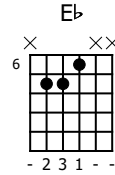

Accompaniment example

Created for m3guitar.com

Moderate ♩ = 110

M3-6

TAB 4/4

5 4 5 0 4

5 7 7 6 7 7

1 1

E-Bass5

TAB 4/4

5 4

M3-6

TAB 4/4

5 4 0 5 5

6 7

1 3