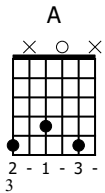

Accompaniment example

Created for m3guitar.com

Moderate ♩ = 110

M3-6

TAB 4/4

5 4 5 0 4

5 7 7 6 7 7

1 1

E-Bass5

TAB 4/4

5 4

M3-6

TAB 4/4

5 4 0 5 5

6 7

1 3