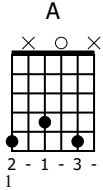

Accompaniment example

Created for m3guitar.com

Moderate ♩ = 110

M3-6

TAB 4/4

5 4 5 0 4

5 7 7 6 7 7

1 1

E-Bass5

TAB 4/4

5 4

M3-6

TAB 4/4

5 4 0 5 5

6 7

1 3