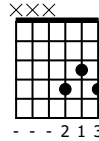

Accompaniment example

Created for m3guitar.com

Moderate ♩ = 120

Notice upstrokes
B \flat /F B \flat

E/Ab

B \flat

B \flat /F

E/B