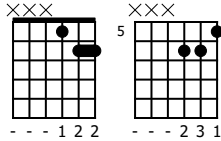

Accompaniment example

Created for m3guitar.com

Moderate ♩ = 120

Notice upstrokes
B \flat /F B \flat

E/Ab

B \flat

B \flat /F

E/B