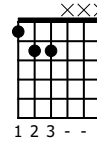

Accompaniment example

Created for m3guitar.com

Moderate ♩ = 120

Notice upstrokes
B \flat /F B \flat

E/Ab

B \flat

B \flat /F

E/B