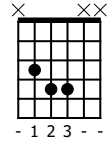

Accompaniment example

Created for m3guitar.com

Moderate ♩ = 120

Notice upstrokes
B \flat /F B \flat

E/Ab

B \flat

B \flat /F

E/B