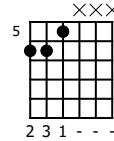

Accompaniment example

Created for m3guitar.com

Moderate ♩ = 120

Notice upstrokes
B \flat /F B \flat

E/Ab

B \flat

B \flat /F

E/B