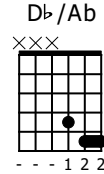

Accompaniment example

Created for m3guitar.com

Moderate ♩ = 140

M3-6

M3-6 guitar staff showing four measures. Each measure starts with a 4/4 time signature. Measure 1: Fret 1, strings 8, 9, 9. Measure 2: Fret 2, strings 3, 3. Measure 3: Fret 5, strings 5, 4. Measure 4: Fret 11, strings 11, 11, 10.

E-Bass5

E-Bass5 guitar staff showing four measures. Each measure starts with a 4/4 time signature. Measure 1: Fret 1, strings 4. Measure 2: Fret 1, strings 3. Measure 3: Fret 6, strings 1. Measure 4: Fret 6, strings 5.