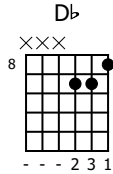

Accompaniment example

Created for m3guitar.com

Moderate ♩ = 140

M3-6

M3-6 guitar staff showing four measures. Each measure starts with a 4/4 time signature. Measure 1: Fret 1, strings 8, 9, 9. Measure 2: Fret 2, strings 3, 3. Measure 3: Fret 5, strings 5, 4. Measure 4: Fret 11, strings 11, 11, 10.

E-Bass5

E-Bass5 guitar staff showing four measures. Each measure starts with a 4/4 time signature. Measure 1: Fret 1, strings 4. Measure 2: Fret 1, strings 3. Measure 3: Fret 6, strings 1. Measure 4: Fret 6, strings 5.