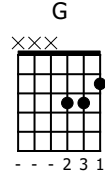

Accompaniment example

Created for m3guitar.com

Moderate ♩ = 140

M3-6

M3-6 guitar staff showing four measures. Each measure starts with a 4/4 time signature. Measure 1: Fret 1, strings 8, 9, 9. Measure 2: Fret 2, strings 3, 3. Measure 3: Fret 5, strings 5, 4. Measure 4: Fret 11, strings 11, 11, 10.

E-Bass5

E-Bass5 guitar staff showing four measures. Each measure starts with a 4/4 time signature. Measure 1: Fret 1, strings 4. Measure 2: Fret 1, strings 3. Measure 3: Fret 6, strings 1. Measure 4: Fret 6, strings 5.