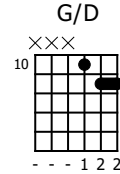

Accompaniment example

Created for m3guitar.com

Moderate ♩ = 140

M3-6

M3-6 guitar staff showing four measures. Each measure starts with a 4/4 time signature. Measure 1: Fret 1, strings 8, 9, 9. Measure 2: Fret 2, strings 3, 3. Measure 3: Fret 5, strings 5, 4. Measure 4: Fret 11, strings 11, 11, 10.

E-Bass5

E-Bass5 guitar staff showing four measures. Each measure starts with a 4/4 time signature. Measure 1: Fret 1, strings 4. Measure 2: Fret 1, strings 3. Measure 3: Fret 6, strings 1. Measure 4: Fret 6, strings 5.