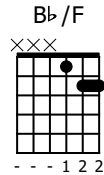

Accompaniment example

Created for m3guitar.com

Moderate ♩ = 140

M3-6

Musical notation for the M3-6 guitar part. It consists of a 4/4 time signature and a series of chords: E/B, B \flat /F, E/A \flat , and B \flat /D. The notation includes fret numbers (1, 2, 4, 10) and string numbers (1, 2, 3, 4, 7, 8, 9, 10) for each note. Arrows indicate the direction of the notes.

E-Bass5

Musical notation for the E-Bass5 part. It consists of a 4/4 time signature and a series of notes: 1, 1, 1, 1, 5, 3. The notes are placed on the bass staff.