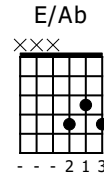

Accompaniment example

Created for m3guitar.com

Moderate ♩ = 140

M3-6

Musical notation for the M3-6 guitar part. It consists of a 4/4 time signature and a series of chords: E/B, B \flat /F, E/A \flat , and B \flat /D. The notation includes fret numbers (1, 2, 4, 10) and string numbers (1, 2, 3, 4, 7, 8, 9, 10) for each note. Arrows indicate the direction of the notes.

E-Bass5

Musical notation for the E-Bass5 part. It consists of a 4/4 time signature and a series of notes: 1, 1, 1, 1, 5, 3. The notes are placed on the bass staff.