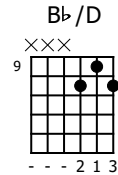

Accompaniment example

Created for m3guitar.com

Moderate ♩ = 140

M3-6

Musical notation for the M3-6 guitar part. It consists of a 4/4 time signature and a series of chords: E/B, B \flat /F, E/A \flat , and B \flat /D. The notation includes fret numbers (1, 2, 4, 10) and string numbers (1, 2, 3, 4, 7, 8, 9, 10) for each note. Arrows indicate the direction of the notes.

E-Bass5

Musical notation for the E-Bass5 part. It consists of a 4/4 time signature and a series of notes: 1, 1, 1, 1, 5, 3. The notes are placed on the bass staff.