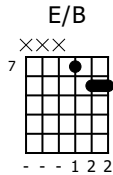

Accompaniment example

Created for m3guitar.com

Moderate ♩ = 140

M3-6

Musical notation for the M3-6 guitar part. It consists of a 4/4 time signature and a series of chords: E/B, B \flat /F, E/A \flat , and B \flat /D. The notation includes fret numbers (1, 2, 4, 10) and string numbers (1, 2, 3, 4, 7, 8, 9, 10) for each note. Arrows indicate the direction of the notes.

E-Bass5

Musical notation for the E-Bass5 part. It consists of a 4/4 time signature and a series of notes: 1, 1, 1, 1, 5, 3. The notes are placed on the bass staff.