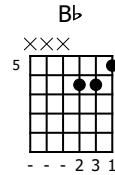

# Accompaniment example

Created for m3guitar.com

Moderate ♩ = 140

M3-6

4/4

11 0 0 11 0 3 | 10 9 10 | 7 0 8 | 6 6 5

1 3 | 1 | 5 3 | 3

E-Bass5