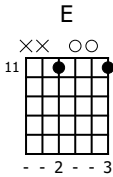

# Accompaniment example

Created for m3guitar.com

Moderate ♩ = 140

M3-6

4/4

11 0 0 11 0 3 | 10 9 10 | 7 0 8 | 6 6 5

1 3 | 1 | 5 3 | 3

E-Bass5