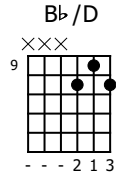

# Accompaniment example

Created for m3guitar.com

Moderate ♩ = 140

M3-6

4/4

11 0 0 11 0 3 | 10 9 10 | 7 0 8 | 6 6 5

1 3 | 1 | 5 3 | 3

E-Bass5