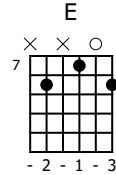

# Accompaniment example

Created for m3guitar.com

Moderate ♩ = 140

M3-6

4/4

11 0 0 11 0 3 | 10 9 10 | 7 0 8 | 6 6 5

1 3 | 1 | 5 3 | 3

E-Bass5