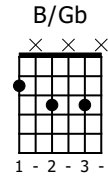

Accompaniment example

Created for m3guitar.com

Moderate ♩ = 150

M3-6

TAB 4/4

1 5 7 4 3

4 5 6 5 3

1 1 3 5