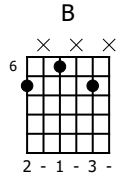

Accompaniment example

Created for m3guitar.com

Moderate ♩ = 150

M3-6

TAB 4/4

1 5 7 4 3

4 5 6 5 3

1 1 3 5

E-Bass5

TAB 4/4

1 2 5 2