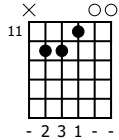

Accompaniment example

Created for m3guitar.com

Moderate ♩ = 120

Notice upstrokes
A^b

D/A

A^b

D/A

| | M3-6 | E-Bass5 |
|--|------|---------|
| | | |
| | | |
| | | |
| | | |