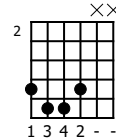

Accompaniment example

Created for m3guitar.com

Moderate ♩ = 120

Notice upstrokes
A^b

D/A

A^b

D/A

| | M3-6 | E-Bass5 |
|--|------|---------|
| | | |
| | | |
| | | |
| | | |