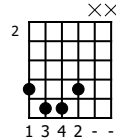

Accompaniment example

Created for m3guitar.com

Moderate ♩ = 120

Notice upstrokes
A^b

D/A

A^b

D/A

| | M3-6 | E-Bass5 |
|--|------|---------|
| | | |
| | | |
| | | |
| | | |